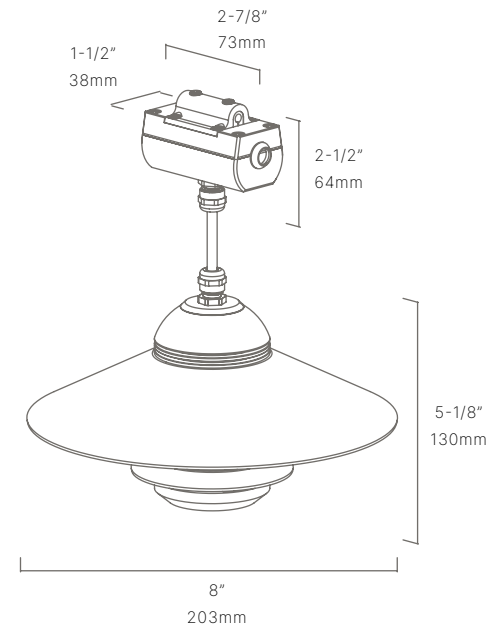

### AVAILABLE FINISHES:

FIXTURE DIMENSIONS	L5-1/8" x D8"
LIGHT SOURCE	Integrated LED
COLOR TEMPERATURES	2700K, 3000K
WATTAGES	8W
CRI (RA)	80 CRI
VOLTAGE	12V
DELIVERED LUMENS	205lm (3000K)
DIMMABLE	Yes, Dim to <10% via Transformer
DRIVER	Yes, 12V Integral Constant Current
TRANSFORMER	No, 12V AC/DC Transformer Required
MOUNT	Included J-Box
FINISH	Included Natural
MATERIAL	Brass & Copper
LOCATION	Exterior Wet
CERTIFICATIONS	UL, IP66, IP67, Dark Sky
HOW TO SPECIFY	Call 760.931.2910